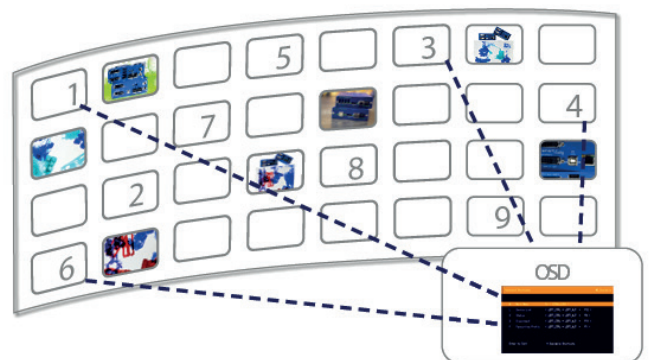

More, more, more

- up to 16 sources can be displayed on one monitor, scaled and operated as desired.
- each source can be up/downscaled and operated
- picture in picture display & overlapping windows
- pictures can be moved flexibly across different monitors
- picture sections can be cut out and displayed
- several monitors can be combined to a video wall
- Scalable mouse glide & Switch e.g. 4 monitors in 4K can display up to 64 images in real time
- Video wall function - 2 scaled images can be upscaled and can be displayed as full screen by means of partial cropping.
- Multihead within one monitor
- Assignment of any source via the user interface
- Super fast switching
- Latency 0.47ms
- 4 units in 1 U
- Scenarios can be switched via shortcuts and keyboard
- sound embedded / sound analog
- RS 232
- software feature: scalable mouse glide & switch
- 4 units in 1 U

local
Scalableline

remote
Scalableline

move - zoom - cut it out - PIP

16 Sources
up to 16 sources can be displayed on one monitor, scaled and operated as desired

Move
Images can be moved flexible across different monitors

Cut it out
Parts of images can be cropped and be displayed

PIP und overlapping
Picture in Picture Display and overlapping windows lapping windows

Videowalls
several monitors can be combined to a video wall, e.g. 4 monitors in 4K can display up to 64 images in real time

zoom & work
each source can be upscaled/ downscaled and operated

videowall .. up to 64 sources

Assignment of any sources via the user interface

Multiview Systems

Scalable *line*

TECHNICAL SPECIFICATIONS

4K

move - zoom - cut it out - PIP