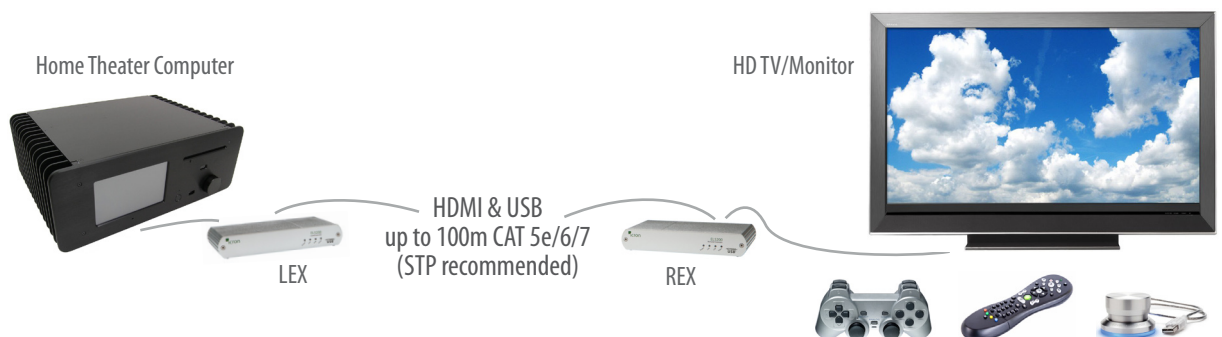

Applications

- Medical Extensions
- Interactive Digital Signage
- Home Theater
- Industrial Control

icron

Now Part of Maxim Integrated

4664 Lougheed Hwy.
Suite 221
Burnaby, BC,
V5C 5T5, Canada

icron.com
+1 604 638 3920

**EXTREME
USB**

Specifications subject to
change without notification.

©2018

Icron Technologies Corp.
Now Part of Maxim Integrated
#90-01409-A02