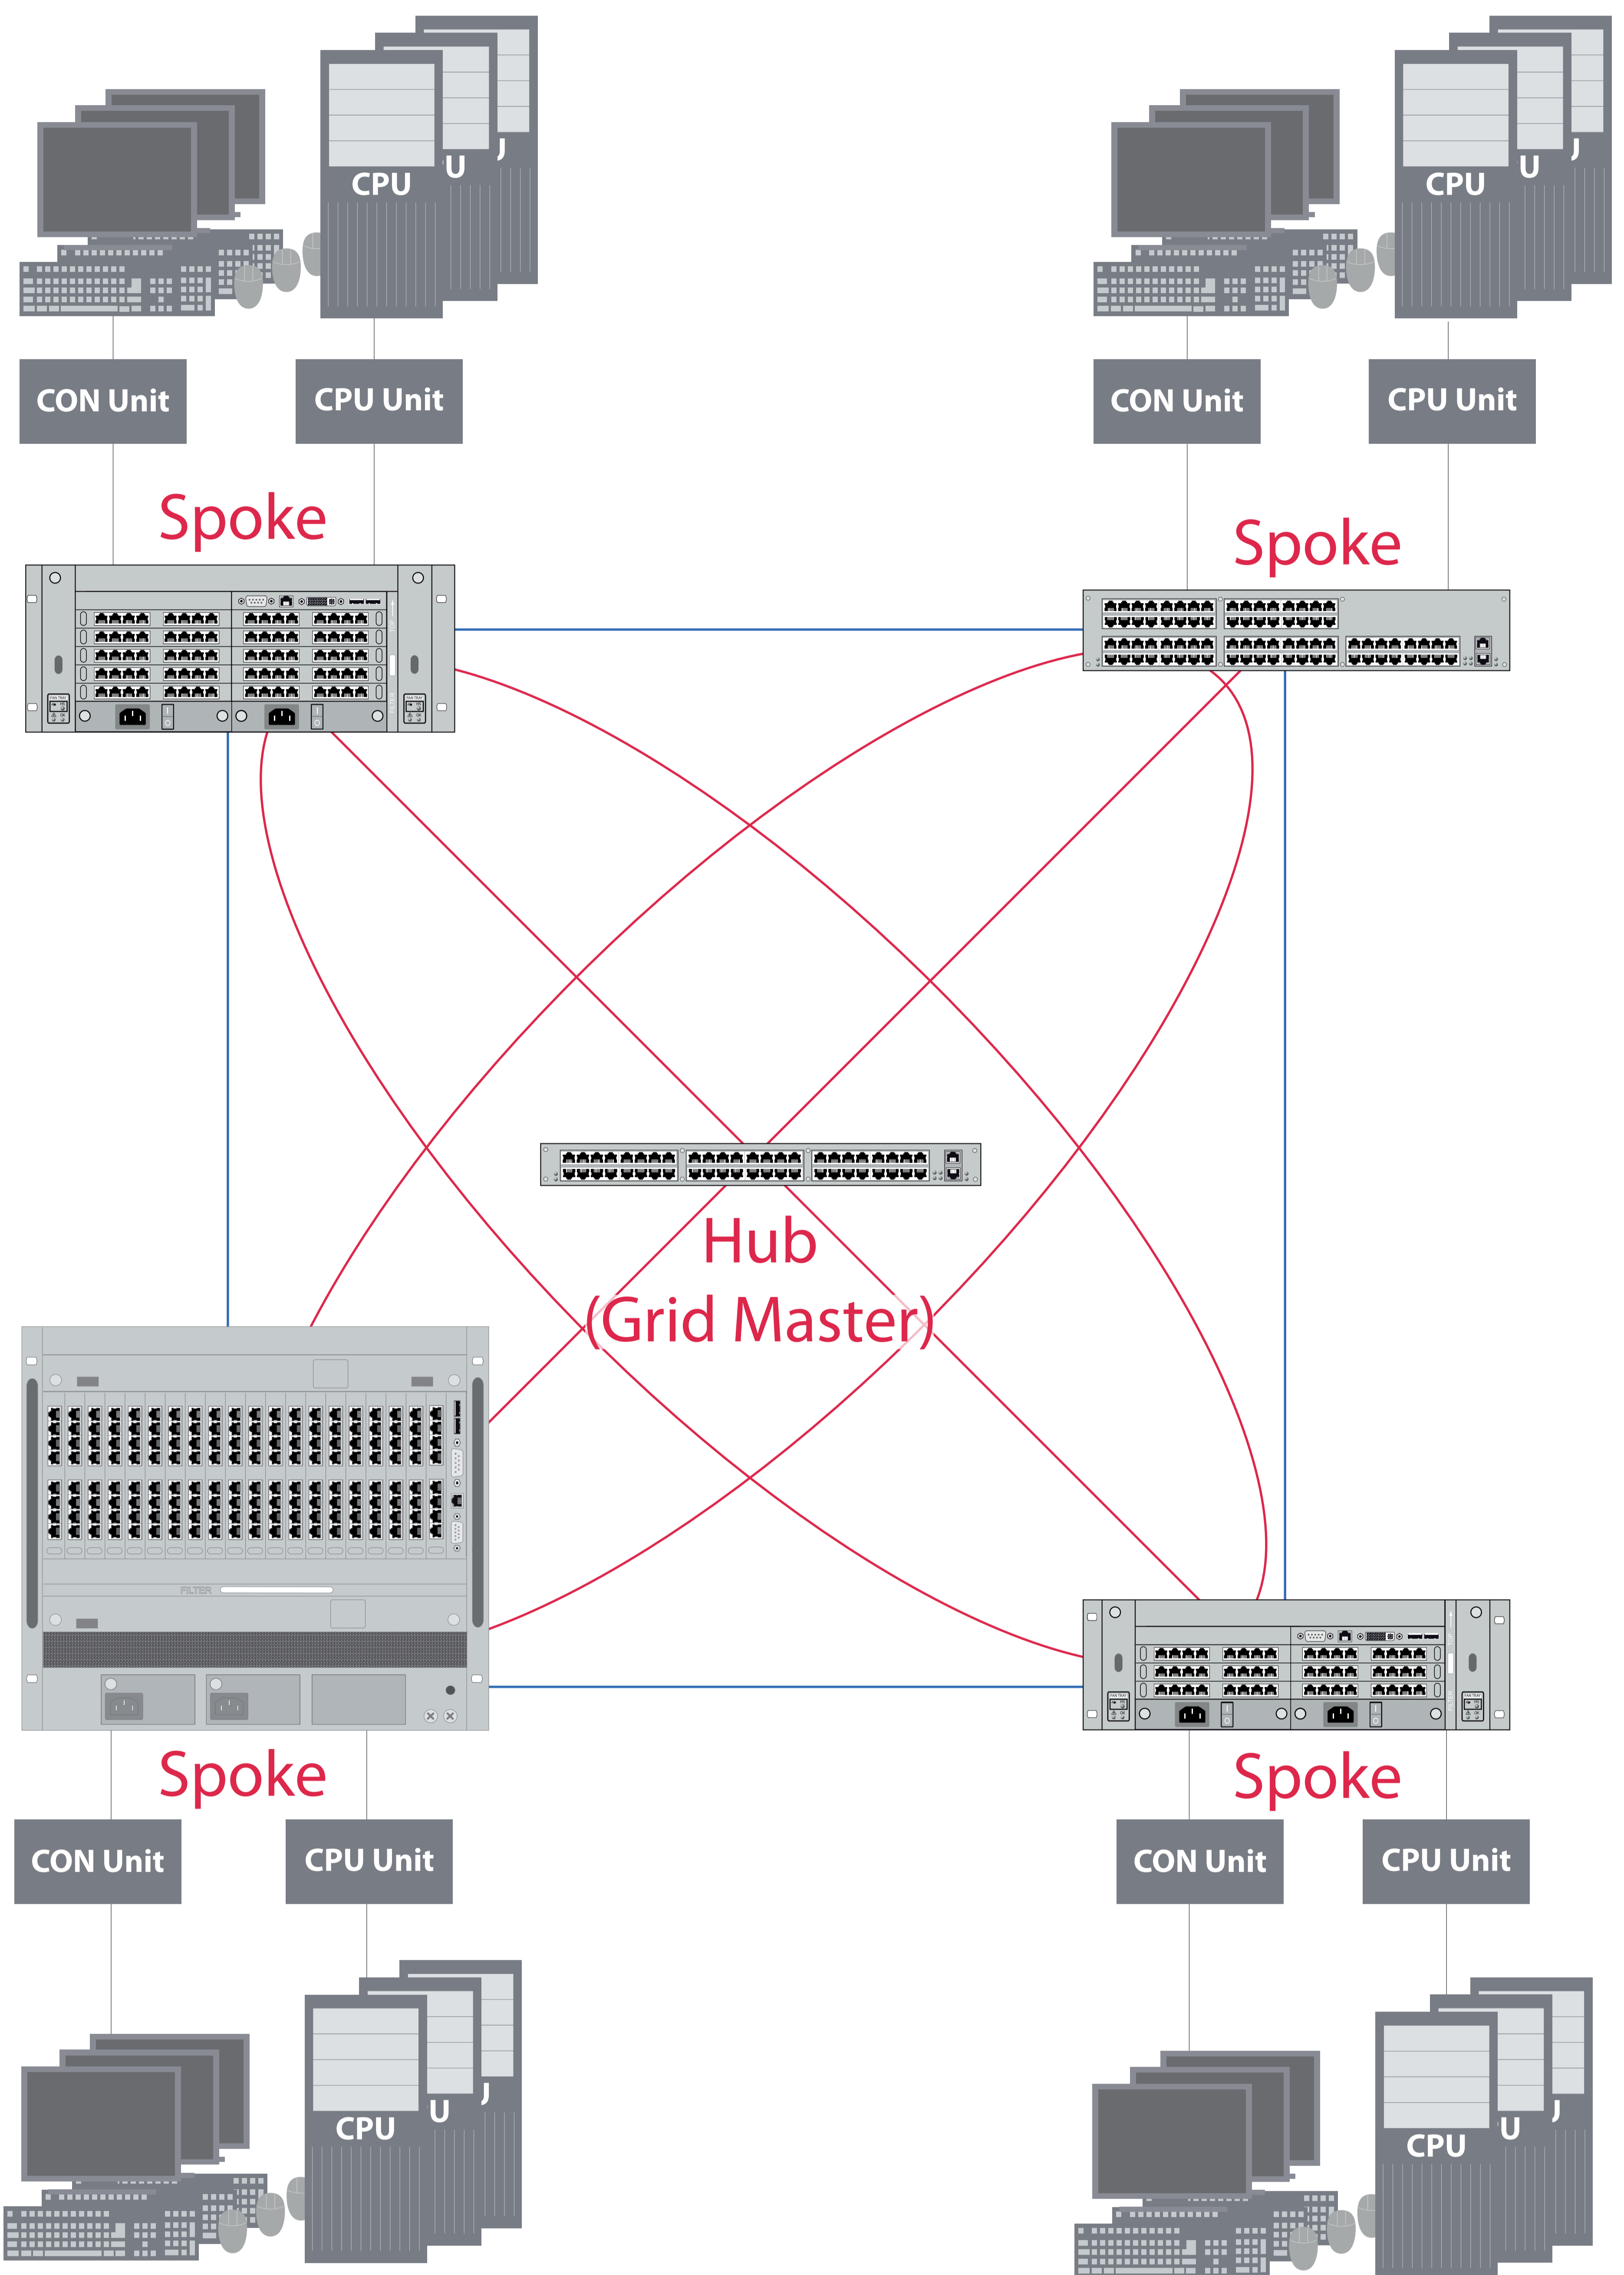

# IHSE KVM Matrix Grid

## Cascading Draco tera KVM Matrices

- Matrix Grid consisting of up to sixteen matrices in one LAN including one grid master matrix
- Interconnection management by grid master, local switching remains within each matrix
- Single distributed configuration (contains all CPUs, CONs, Users, etc.)
- Bidirectional grid lines (smart connect) support video sharing for superior efficiency
- One grid line for each KVM connection

■ Ring Setup

■ Hub Spoke Setup

■ Fully connected Setup