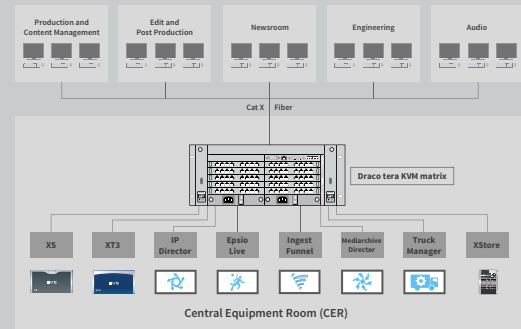

Instant and unrestricted connection to remote EVS production tools

Live production teams need the highest-performance technology to create exceptional programming. EVS solutions deliver speed, reliability and capability to broadcasters, OB vans and post-production facilities around the globe.

IHSE KVM technology provides essential control, management and operation of EVS tools; making them instantly and flexibly available to operators. From the smallest ENG vehicle to the largest TV station.

Together EVS and IHSE provide solutions used and trusted by the world's greatest broadcast organisations. Delivering performance, reliability and flexibility, wherever and whenever it is needed.