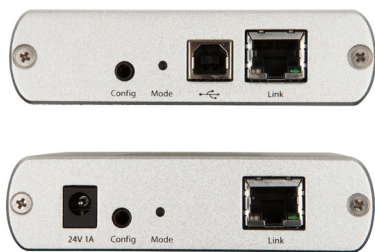

USB 2.0 Ranger 2304GE-LAN Specifications

Specifications subject to change without notification.

©2016

Icron Technologies Corp.

#90-01381-A03

**←EXTREME
USB®**

RANGE

Direct Connect:	Up to 100m (330 ft) over solid core CAT 5e/6/7
Network Connect:	Up to 100m (330 ft) between switches over solid core CAT 5e/6/7

USB DEVICE SUPPORT

Network and Direct Connect:	Up to 480 Mbps*
Traffic Types:	All USB 2.0 Traffic Types
Device Types:	All USB 2.0 Device Types
Maximum Number:	Up to 30 devices

NETWORKING

Standards:	1000BASE-T*
Data Traffic:	Layer 2

LOCAL EXTENDER

USB Connector:	1 x USB Type B Receptacle
Link Connector:	1 x RJ45
Dimensions:	100mm x 76mm x 26mm (3.9" x 3.0" x 1.0")
Enclosure Material:	Silver Anodized Aluminum

REMOTE EXTENDER

USB Connectors:	4 x USB Type A Receptacles
Link Connector:	1 x RJ45
Dimensions:	100mm x 76mm x 26mm (3.9" x 3.0" x 1.0")
Enclosure Material:	Silver Anodized Aluminum
Available Current:	Up to 600mA to each USB port concurrently
Power Supply:	100-240V AC Input, 24V 1A DC Output

ENVIRONMENTAL

Operating Temperature:	0°C to 50°C (32°F to 122°F)
Storage Temperature:	-20°C to 70°C (-4°F to 158°F)
Operating Humidity:	20% to 80% relative humidity, non-condensing
Storage Humidity:	10% to 90% relative humidity, non-condensing

COMPLIANCE

EMC:	FCC (Class B), CE (Class B)
Environmental:	RoHS2 (CE)

SUPPORT

Warranty:	2-year

* Maximum speed is heavily dependant on network configuration, bandwidth and performance. 1000Base-T is highly recommended for best performance.

Ordering Information

The Ranger 2304GE-LAN system includes a local extender, remote extender, USB cable, Quick Start Guide, one international power adapter with country specific power cord and two-year warranty. For more information email sales@icron.com or call +1 604 638 3920.

PART #	NAME	DESCRIPTION
00-00376	USB 2.0 Ranger 2304GE-LAN - NA	4-Port USB 2.0 Gigabit Ethernet LAN Extender System, Silver, 100-240V Power Adapter, NA Plug
00-00377	USB 2.0 Ranger 2304GE-LAN - EU	4-Port USB 2.0 Gigabit Ethernet LAN Extender System, Silver, 100-240V Power Adapter, EU Plug
00-00378	USB 2.0 Ranger 2304GE-LAN - UK	4-Port USB 2.0 Gigabit Ethernet LAN Extender System, Silver, 100-240V Power Adapter, UK Plug
00-00379	USB 2.0 Ranger 2304GE-LAN - AU	4-Port USB 2.0 Gigabit Ethernet LAN Extender System, Silver, 100-240V Power Adapter, AU Plug
00-00380	USB 2.0 Ranger 2304GE-LAN - JP	4-Port USB 2.0 Gigabit Ethernet LAN Extender System, Silver, 100-240V Power Adapter, JP Plug