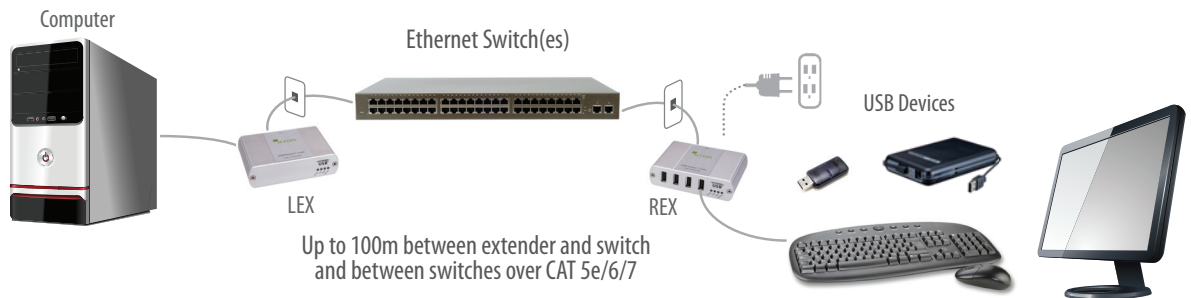

Applications

- Remote storage
- Industrial Control
- Security and monitoring
- Keyboard and mouse

←EXTREME→
USB®

Specifications subject to
change without notification.

©2016

Icron Technologies Corp.

#90-01381-A03

* Maximum throughput will vary based on network traffic, distances and number of switches between extenders.

** Pre-paired network configuration only applies to units purchased together as a complete Local and Remote Extender system.