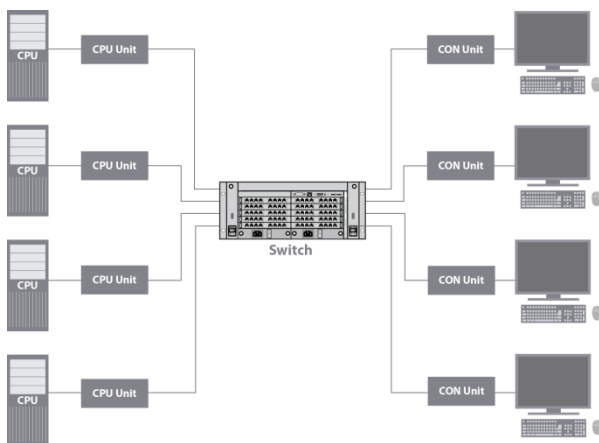

The Solution

Barox evaluated the KGO's complex requirements and found the ideal solution in IHSE's Draco tera enterprise matrix switch. This device offers comprehensive and flexible switching of all types of signal within the center and distribution to display locations over both Cat X and fiber cables.

To provide the crucial continuous and uninterrupted operation, the Draco tera enterprise system incorporates redundant PSUs and allows hot-swapping of components during operation without the need to interrupt power to the system or halt its operation. Mix & Match technology allows different signal and transmission formats to be deployed today and in the future and Flexport technology makes connection and configuration simple and reliable.

The KGO's wired network infrastructure is mainly based on Cat 5 cabling allowing distances up to 140 m, with some fiber connections between new and old buildings on the site. Signal transmission is maintained with no perceived loss in quality due to the efficient and accurate compression algorithms used within the system. Signals are switched with extremely low latency, ensuring that no critical events are missed in live operations.

IHSE's HDMI/DVI adaptors and video scalers enable all commonly-available types of interfaces to be included, and allow peripheral devices to be changed quickly and easily. Redundant PSUs provide enhanced resilience.

Functional Diagram

The Benefit

“Draco tera enterprise offers the highest video quality with the flexibility to combine different network infrastructures. We will always recommend and deploy this technology for challenges like this in the future.”

*Diana Henn
Sales Manager at barox*

The installed system meets all the objectives of the KGO and provides an outstanding level of performance, enabling the highest level of operation for the region's police, firefighting and ambulance services.

KVM products in use:

- **Draco tera enterprise** matrix switches
- **Draco vario** extenders
- **Draco** video converters

IHSE GmbH

Maybachstrasse 11 | D-88094 Oberteuringen | Germany
Phone: +49 7546 9248-0 | Fax: +49 7546 9248-48
Email: info@ihse.de | www.ihse.com

© 2014 IHSE GmbH. All rights reserved. All named products and company names are registered trademarks of the respective company.

Our General Terms and Conditions can be found in the Internet at www.ihse.com/gtc | Errors and omissions excluded.